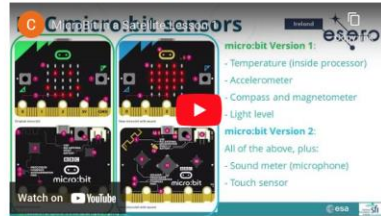

Student Resources

- PowerPoint Presentation (WK1P1)

Student Tasks

- Unplugged Activity - Lesson 1 (WK1UP1)
- Student Task 1 instructions (WK1T1)
- Student Task 1 Extension - Instructions (WK1EXT1)

CS_LINC Modules

Astro Pi with ESERO

BBC Micro:bit

The Beauty and Joy of Computing

Computational Thinking

Computer Systems

Cybersecurity

Design and Make a Micro:bit Satellite

Introducing Python Coding with Pytch

Machine Learning and AI

MakeCode Arcade

Python

Python as Gaeilge

STEM with a Micro:bit Satellite

Web Design and Development