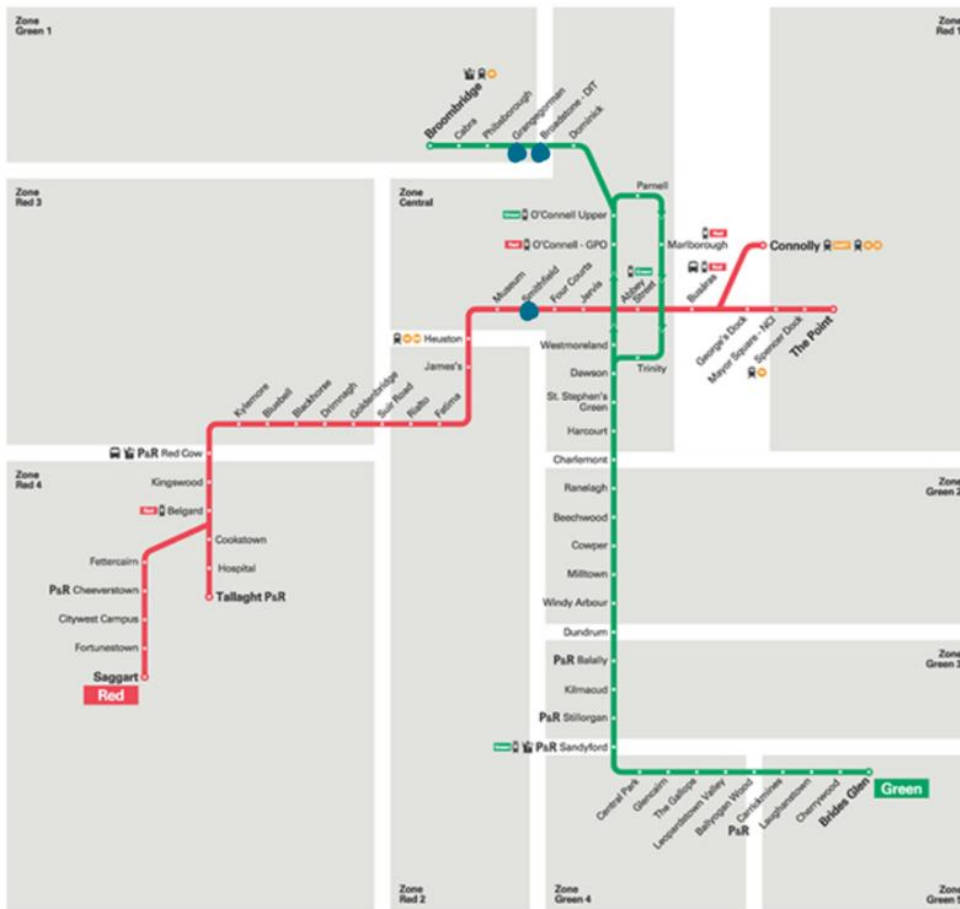

Luas

TU Dublin's Grangegorman campus is served by two Green Line Luas stations the Broadstone stop and the Grangegorman stop, and is just a seven minute ride from O'Connell Street. Take the Green Line Luas in the direction of **Broombridge**. St. Laurence's Church building is between both stops but most travellers disembark at the Broadstone stop and walk up the ramp towards the campus.

If you are closer to the Red Line Luas, you can also take that to the Smithfield stop, and Grangegorman is just a ten-minute walk away.

Train

Irish Rail and DART stations at Heuston, Connolly, Broombridge, Pearse Street and Tara Street are all within a 30-minute walking distance to the campus and are also close to bus and Luas connections that will take you to Grangegorman.

Parking

The Grangegorman campus is traffic-free campus, and there are no parking spaces available to visitors. However, Pay & Display spaces are available in the North Circular Road and the Park House car parks. The University has also agreed on a special all-day rate of €9 per day in the Parkrite car park in Smithfield, and a validator is installed at Rathdown House.

Bus

The Grangegorman campus is easily accessible by bus. Check [Dublin Bus](#) for up-to-date timetable information. Try the Dublin Bus journey planner to find your best bus route to a TU Dublin campus.