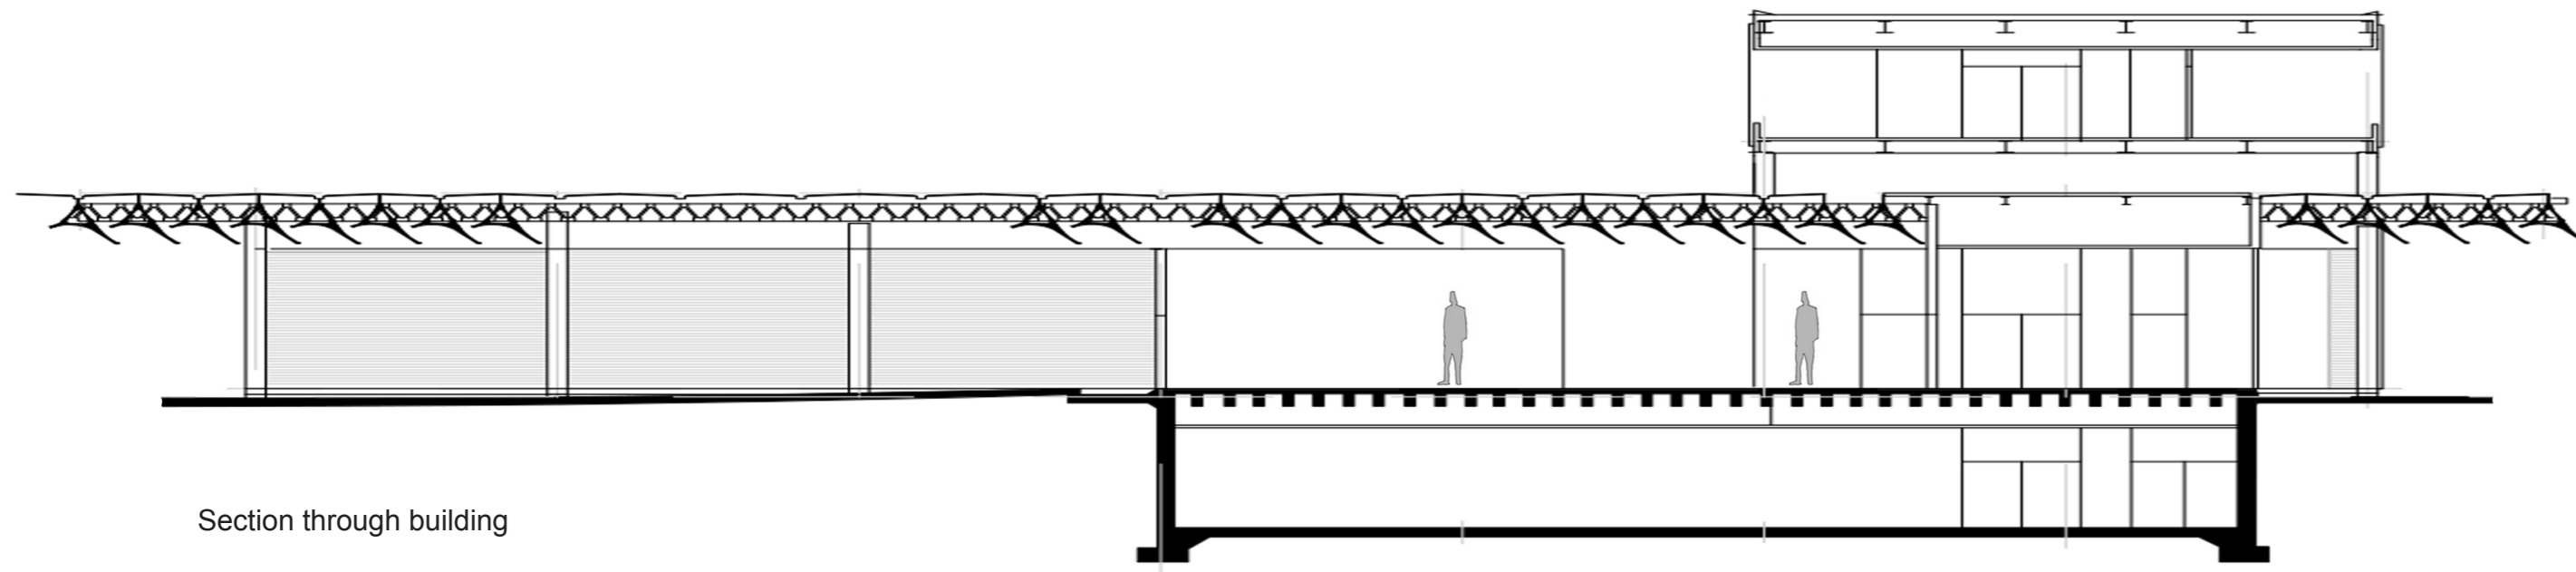

THE MENIL MUSEUM

RENZO PIANO & PETER RICE 1981

Section through building