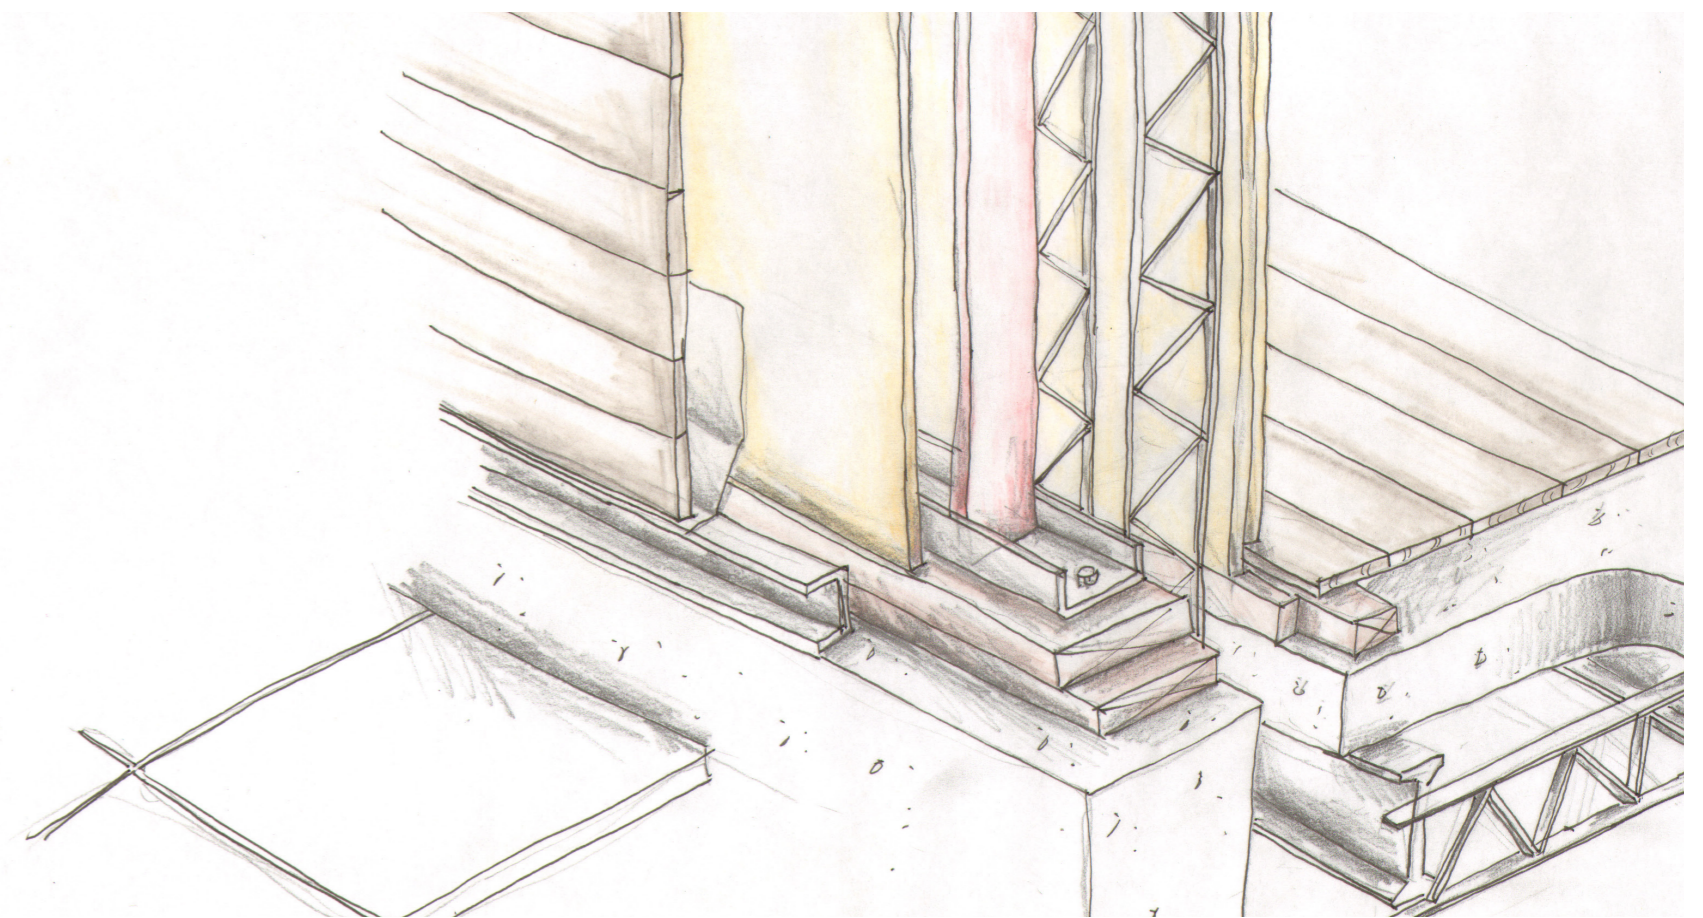

3D sketch detail of roof and ground floor detail