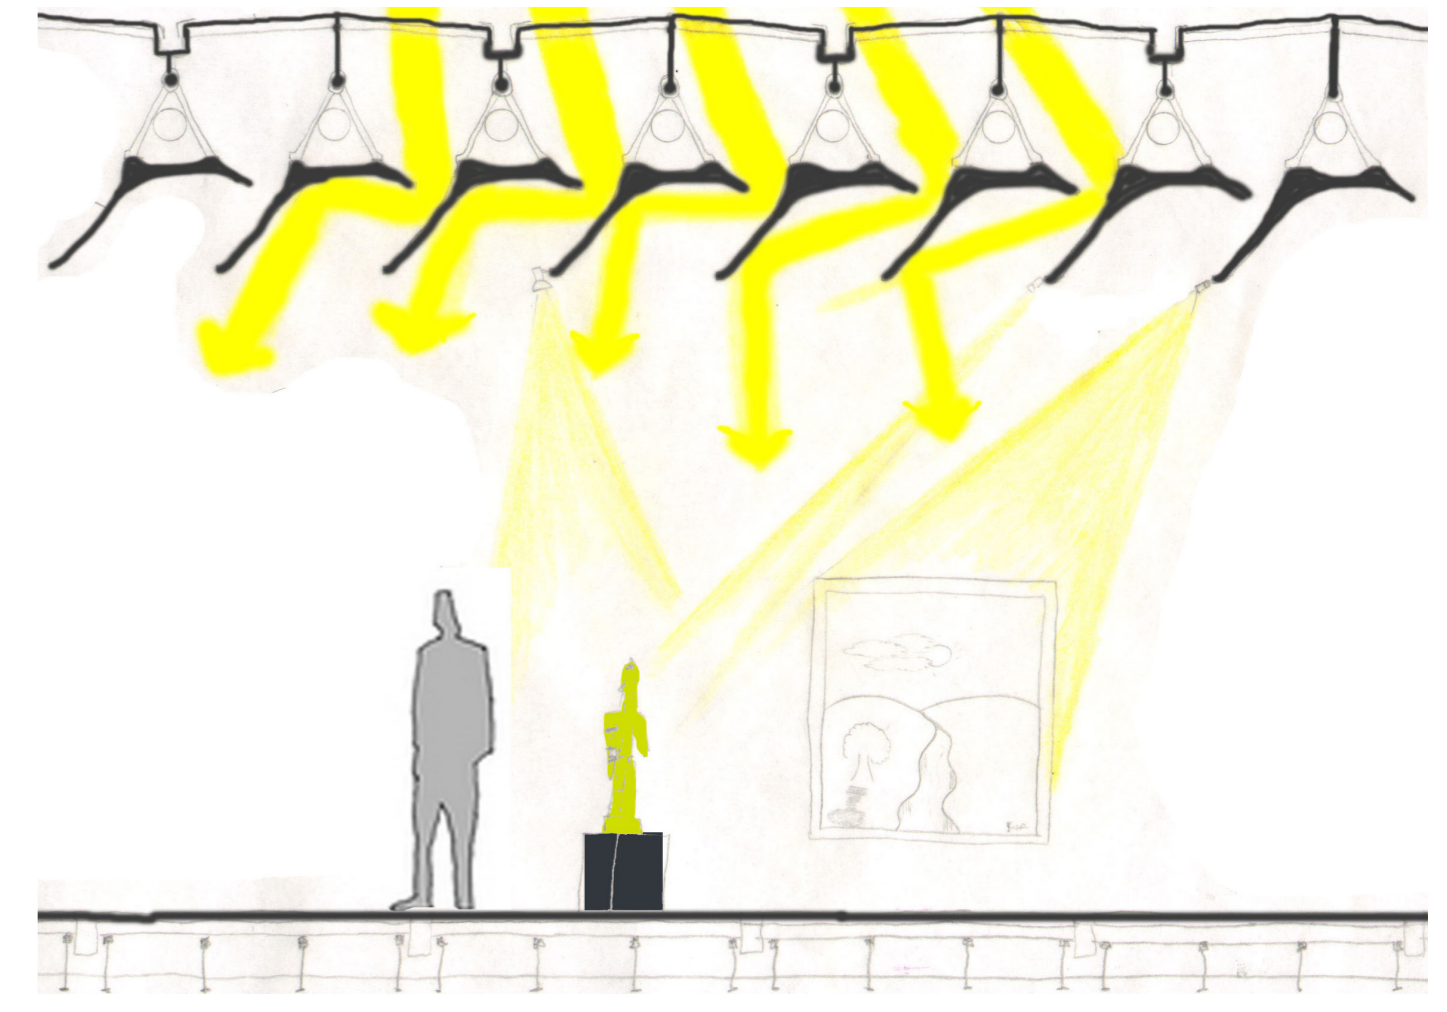

Sketch showing direct sunlight being reflected by the leaves into the gallery