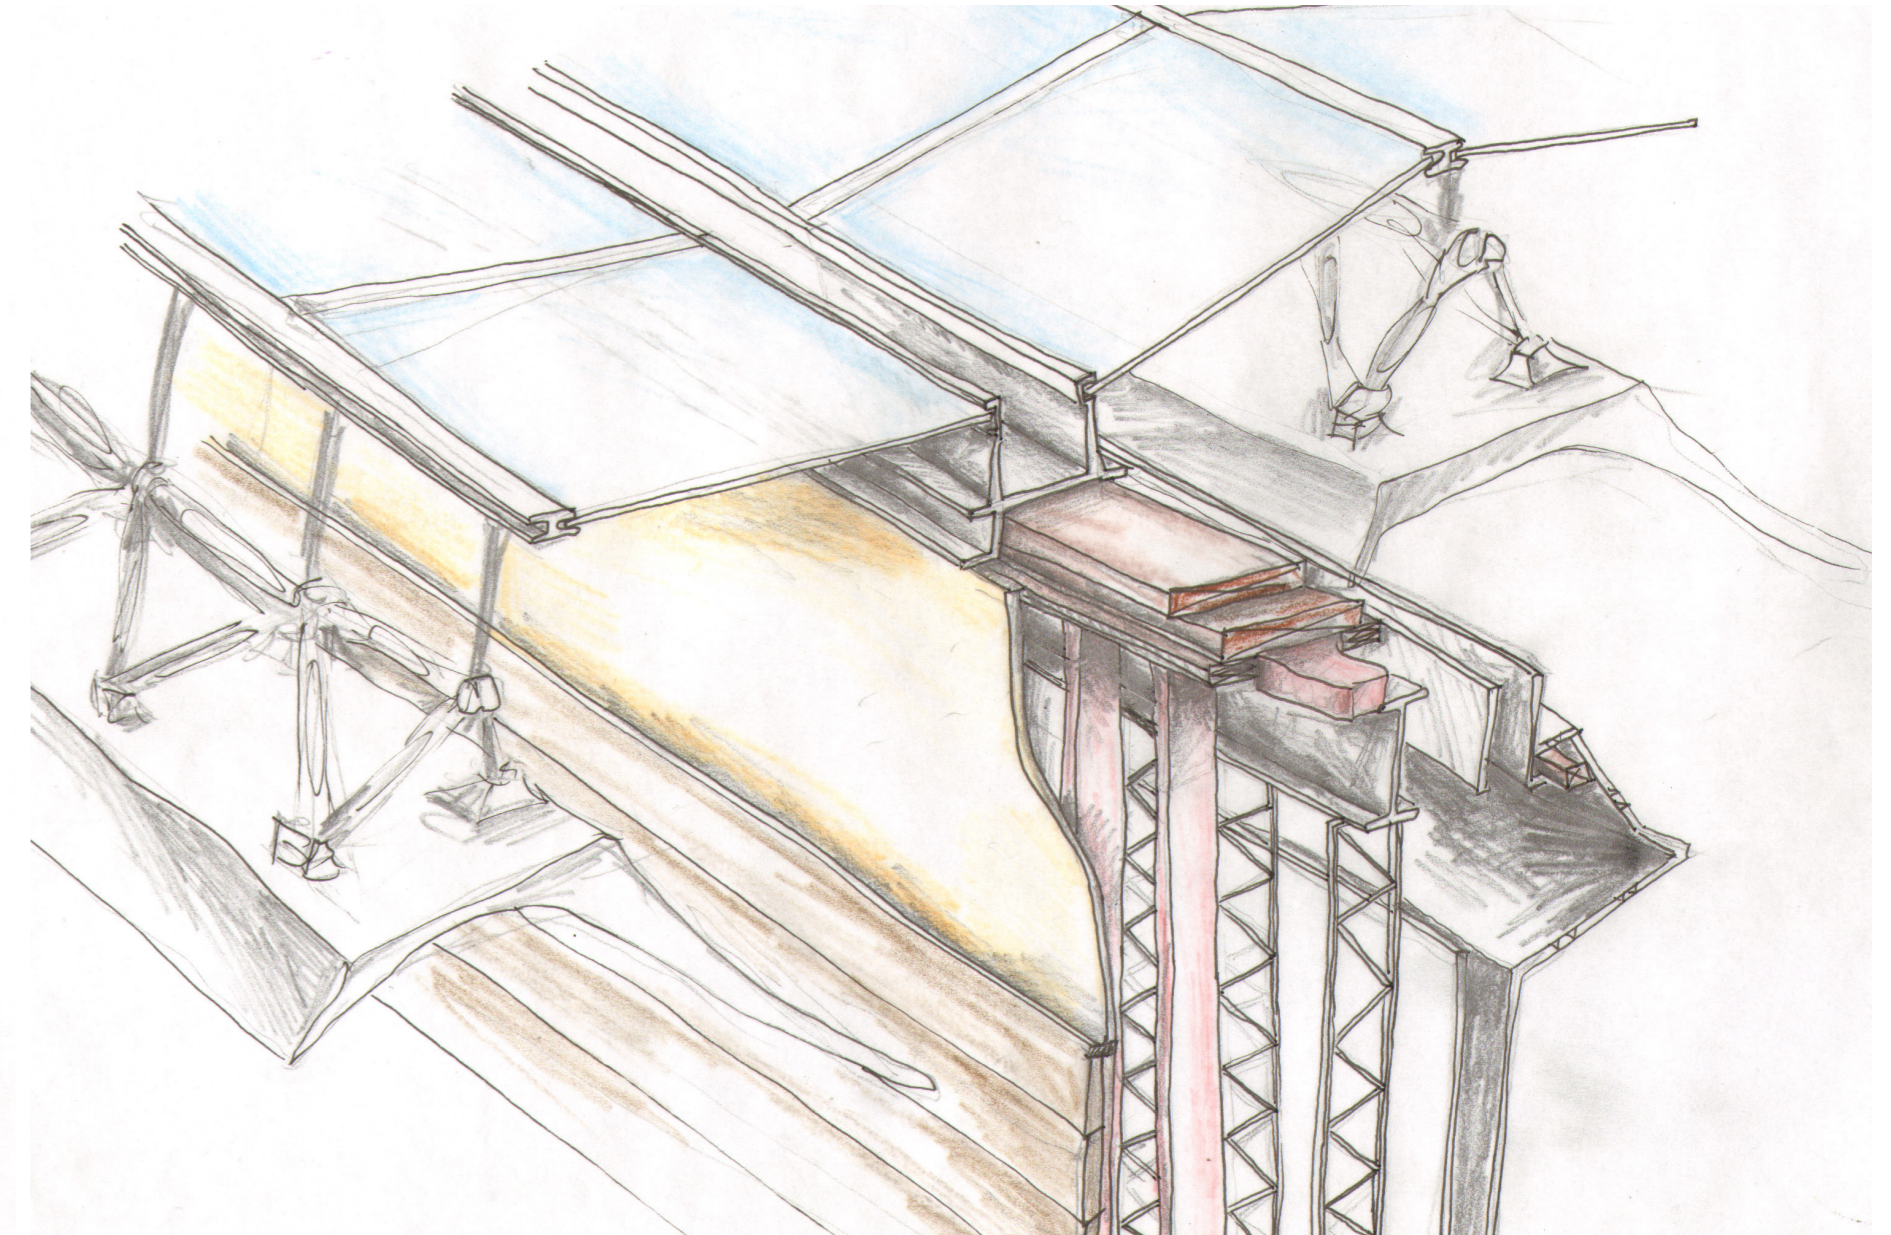

Sketch showing direct sunlight being reflected by the leaves into the gallery

3D sketch detail of roof and ground floor detail