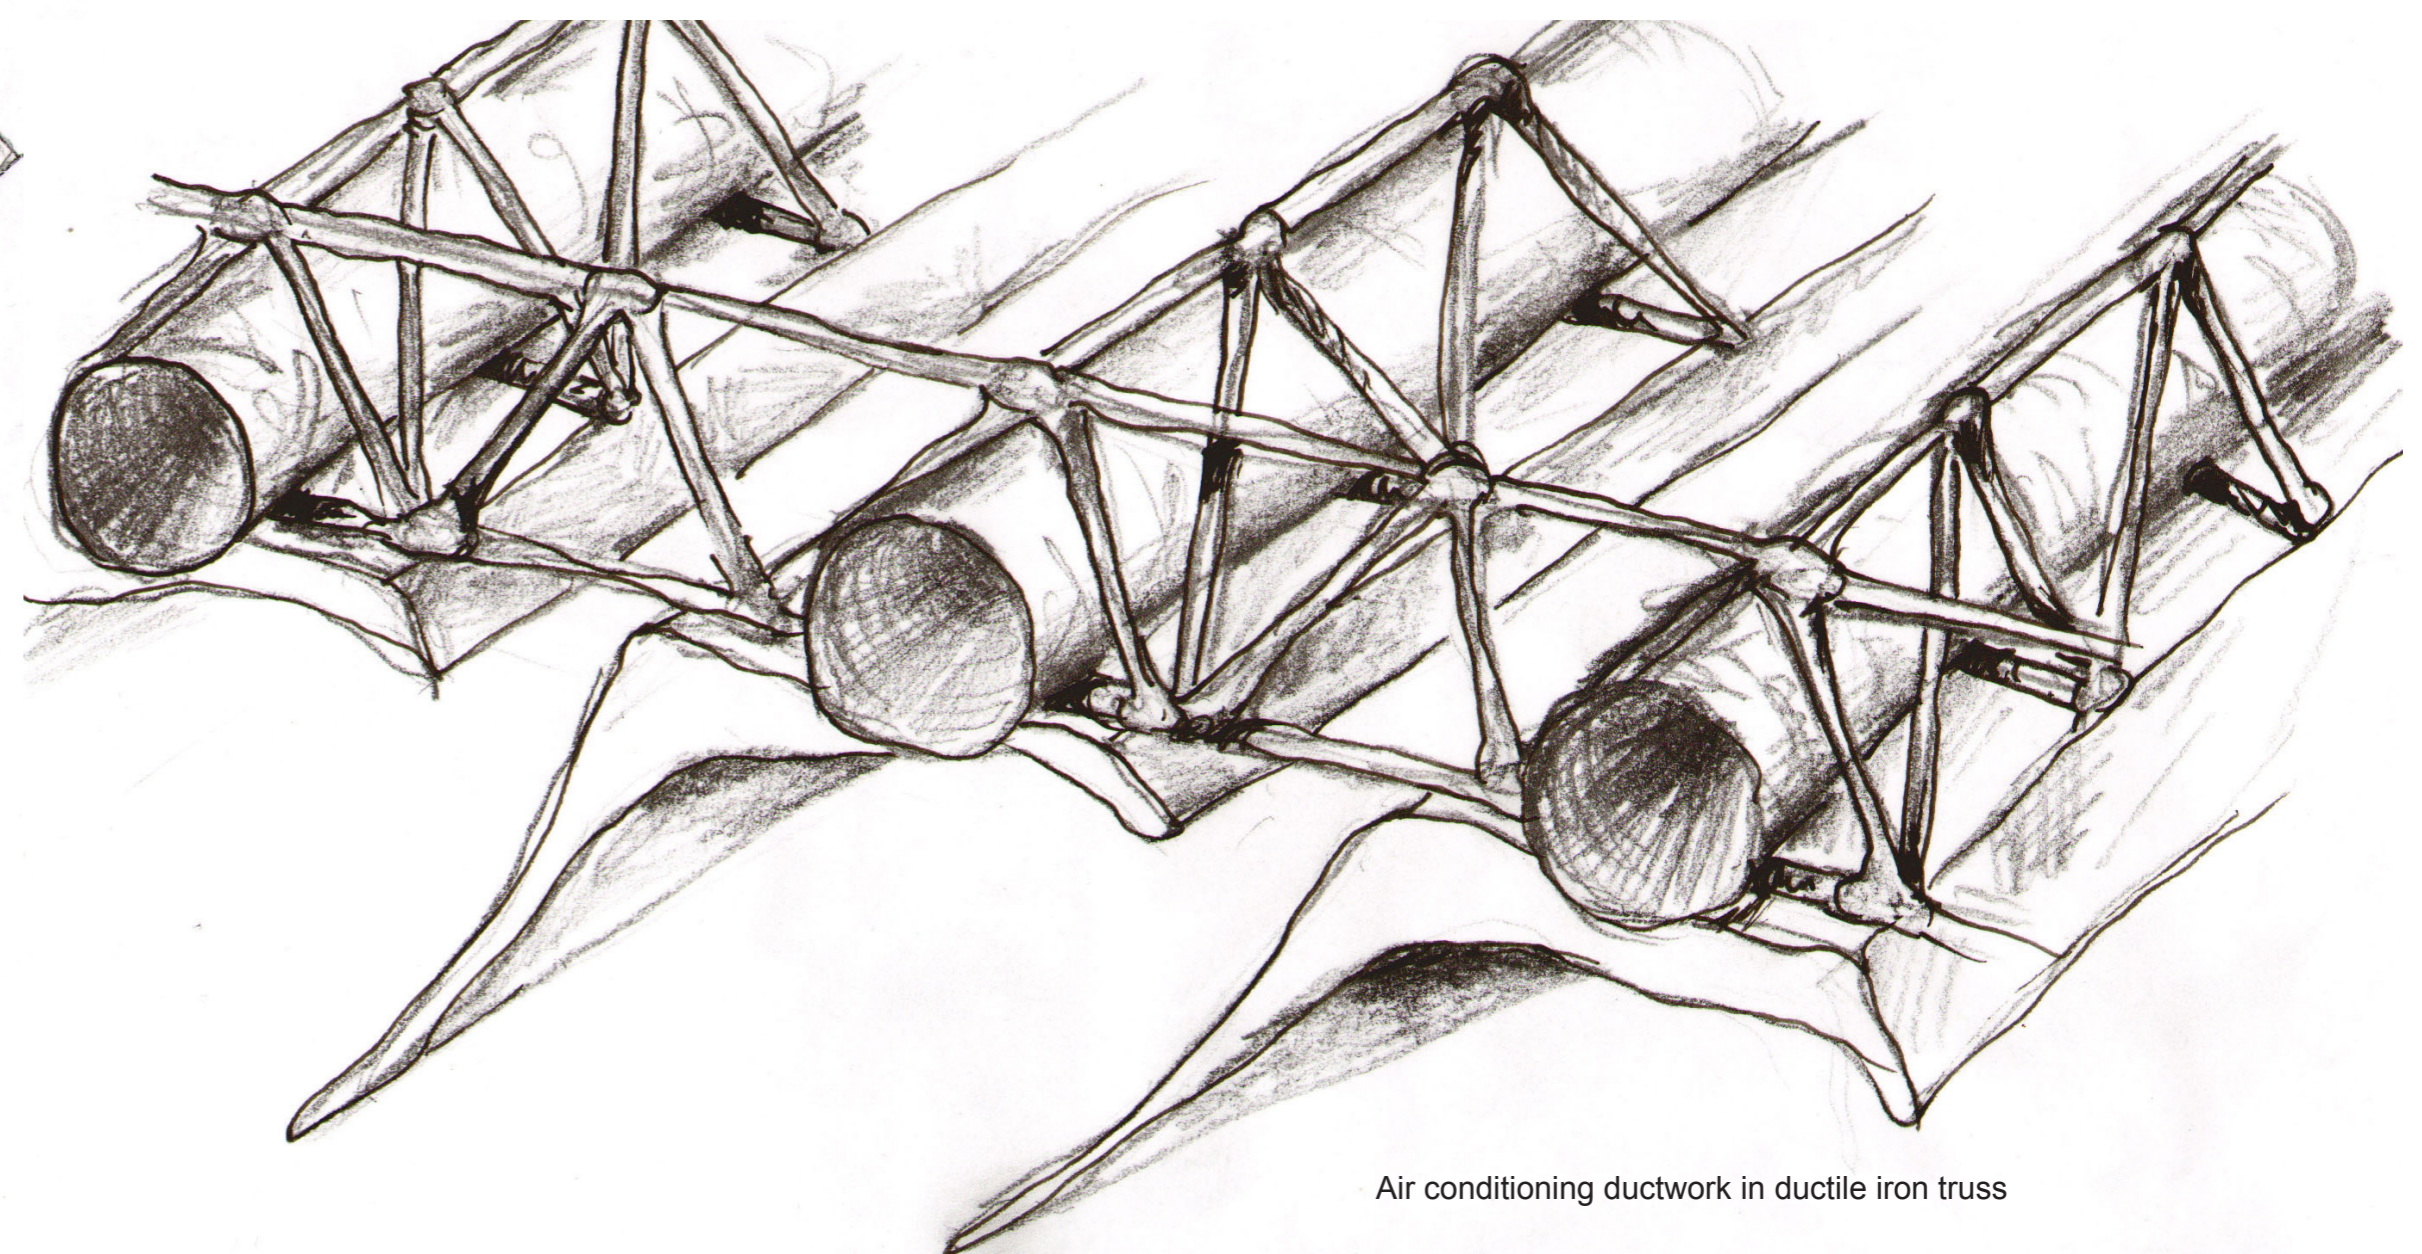

Exploded sketches of truss and leaves connection