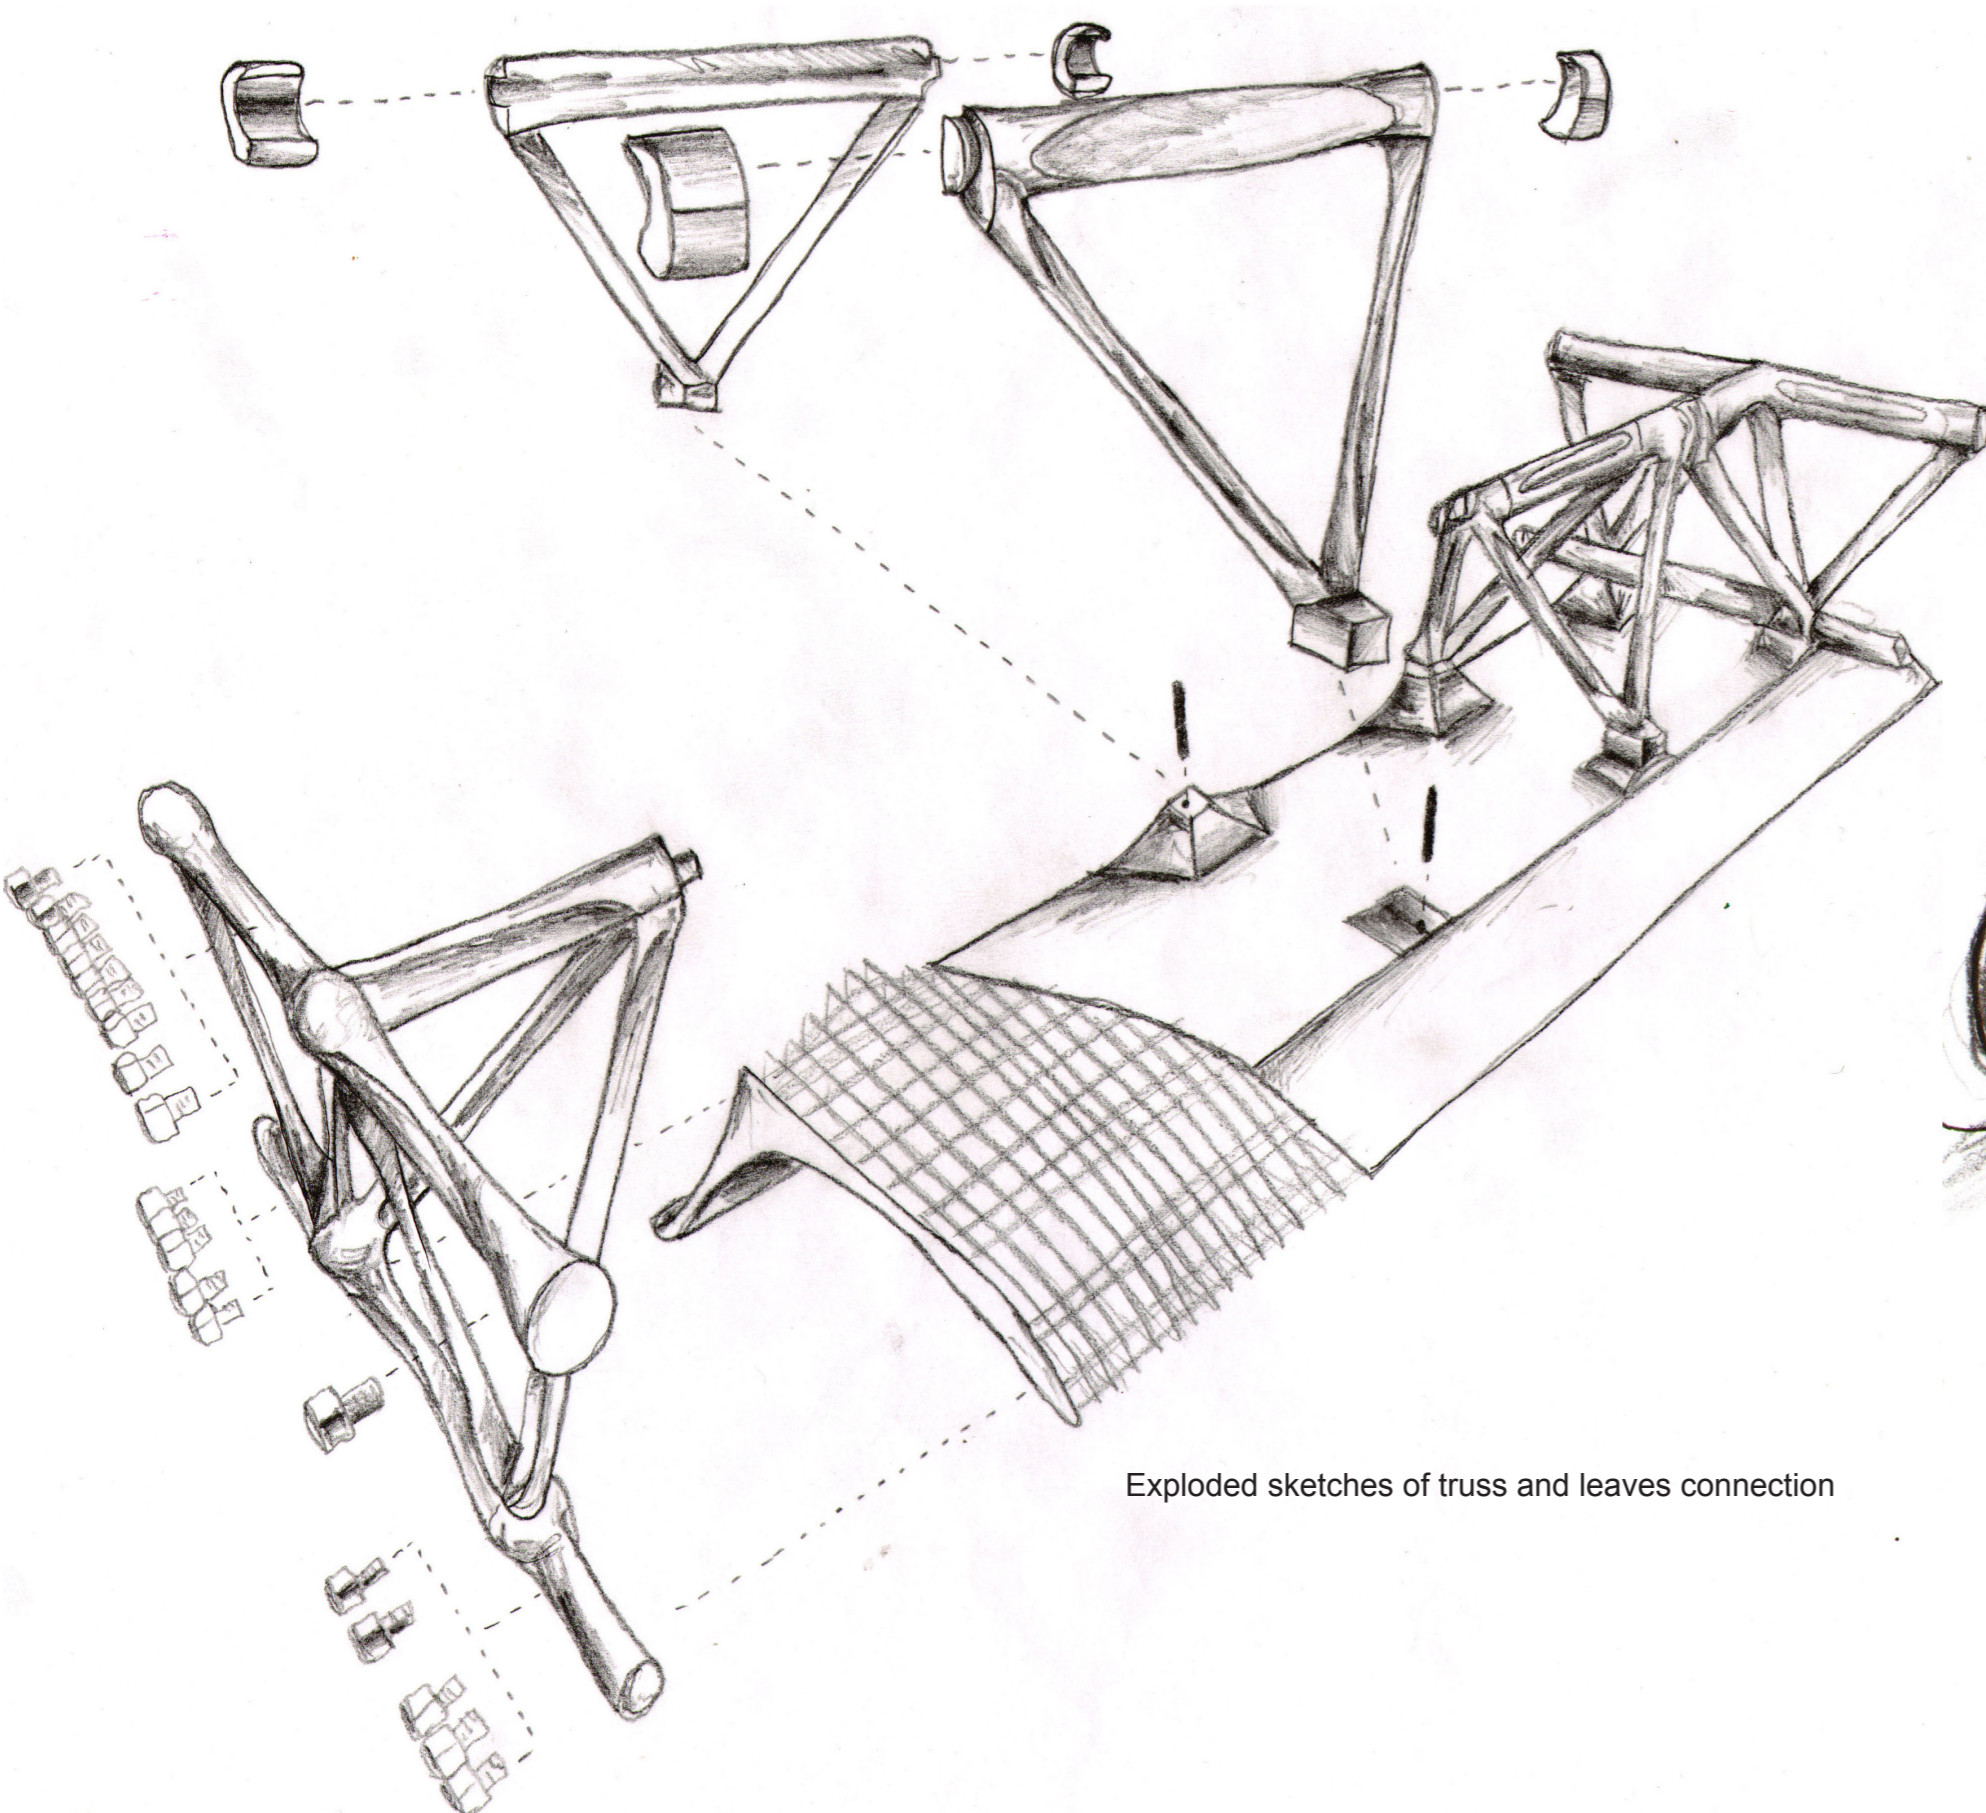

3D sketch showing roof construction

Exploded sketches of truss and leaves connection