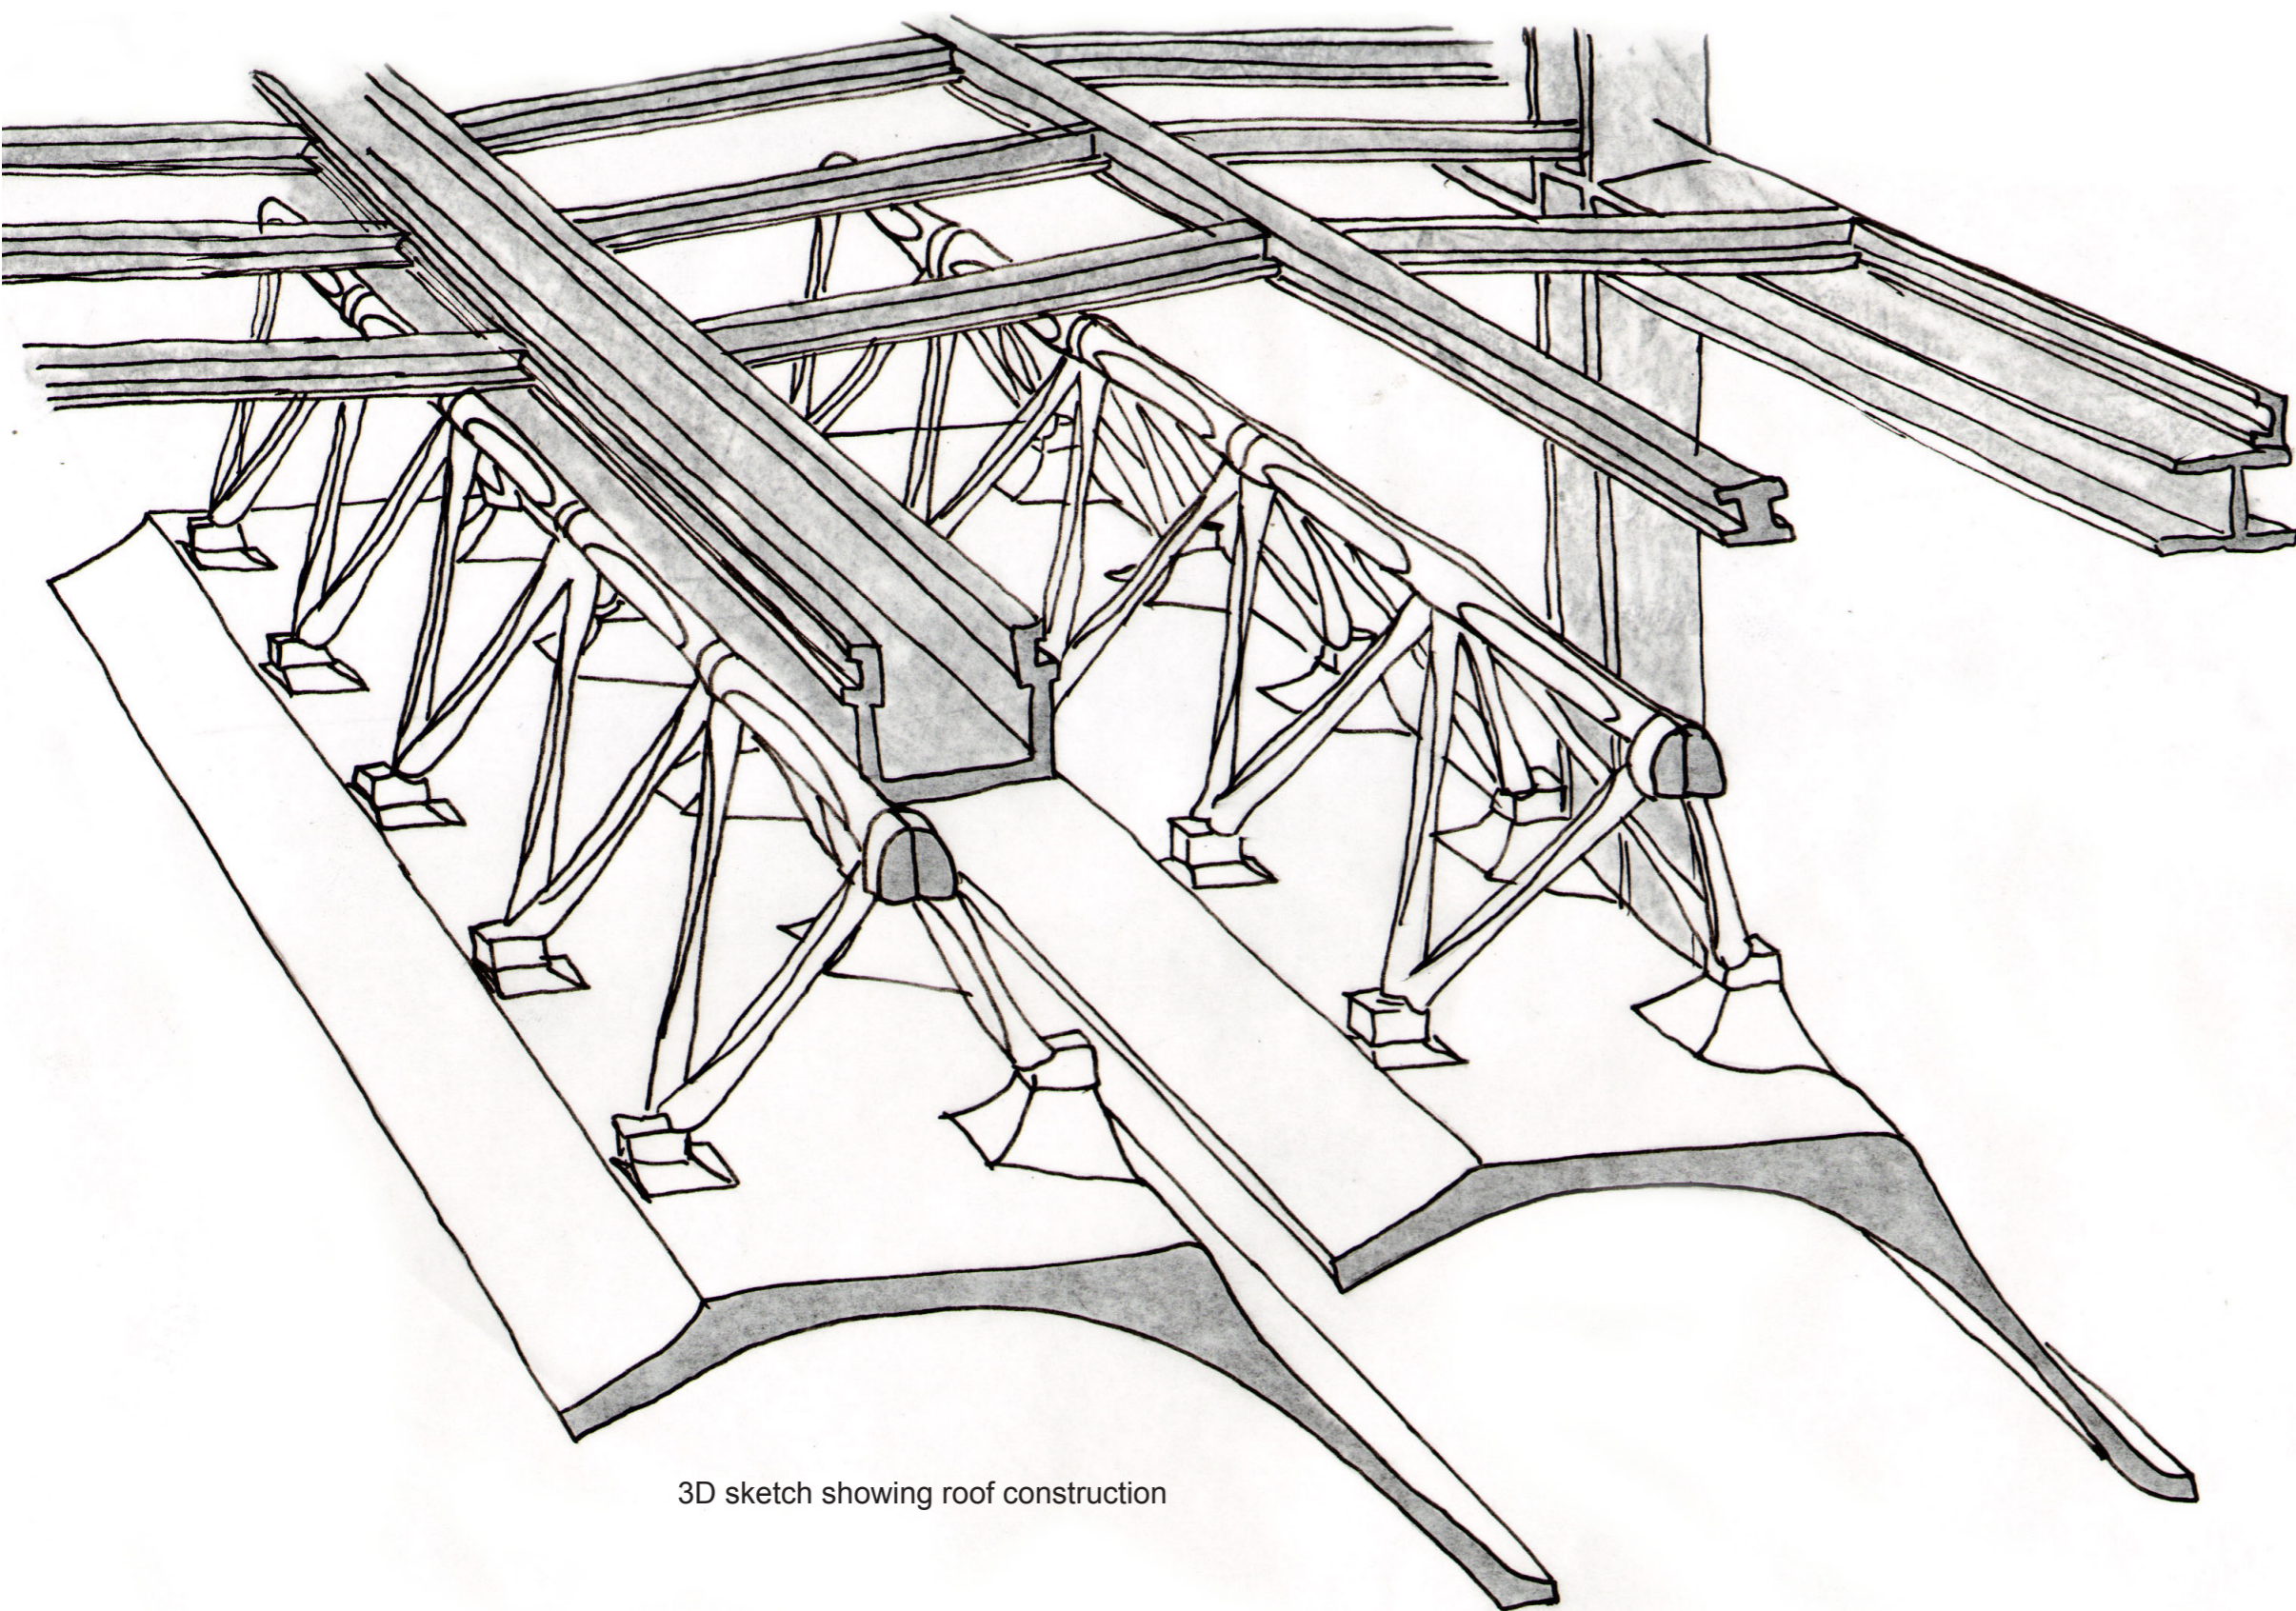

The Menil Collection is situated in Houston, Texas, USA. It is an art gallery designed by Renzo Piano and Peter Rice. The idea for this gallery came from Dominique and John De Menil. In the collection are over 10,000 works of ancient African and modern surrealist art. The building is 121.92m long and 42.67m in width. The pavilion is 2800sqm of gallery and public space. The building comprises of a basic steel structure with timber infill cladding panels as walls. The ductile iron trusses are attached to large white fins, known as 'leaves'. These leaves are made from ferro-cement. There are UV resistant glass panels on the roof on top of the trusses to protect the collection from the rays. The building follows the low lines of the surrounding houses in order to keep with the De Menil's idea of having a domestic feel to the building. The timber infills are made with grey cypress timber in order to help the building blend into the surroundings as it matched the colours of the neighbouring houses.

THE MENIL MUSEUM

RENZO PIANO & PETER RICE 1981

CONNECTION & COLLABORATION: LESSONS FROM PETER RICE

3rd & 4th YEAR ARCHITECTURAL TECHNOLOGY 2013