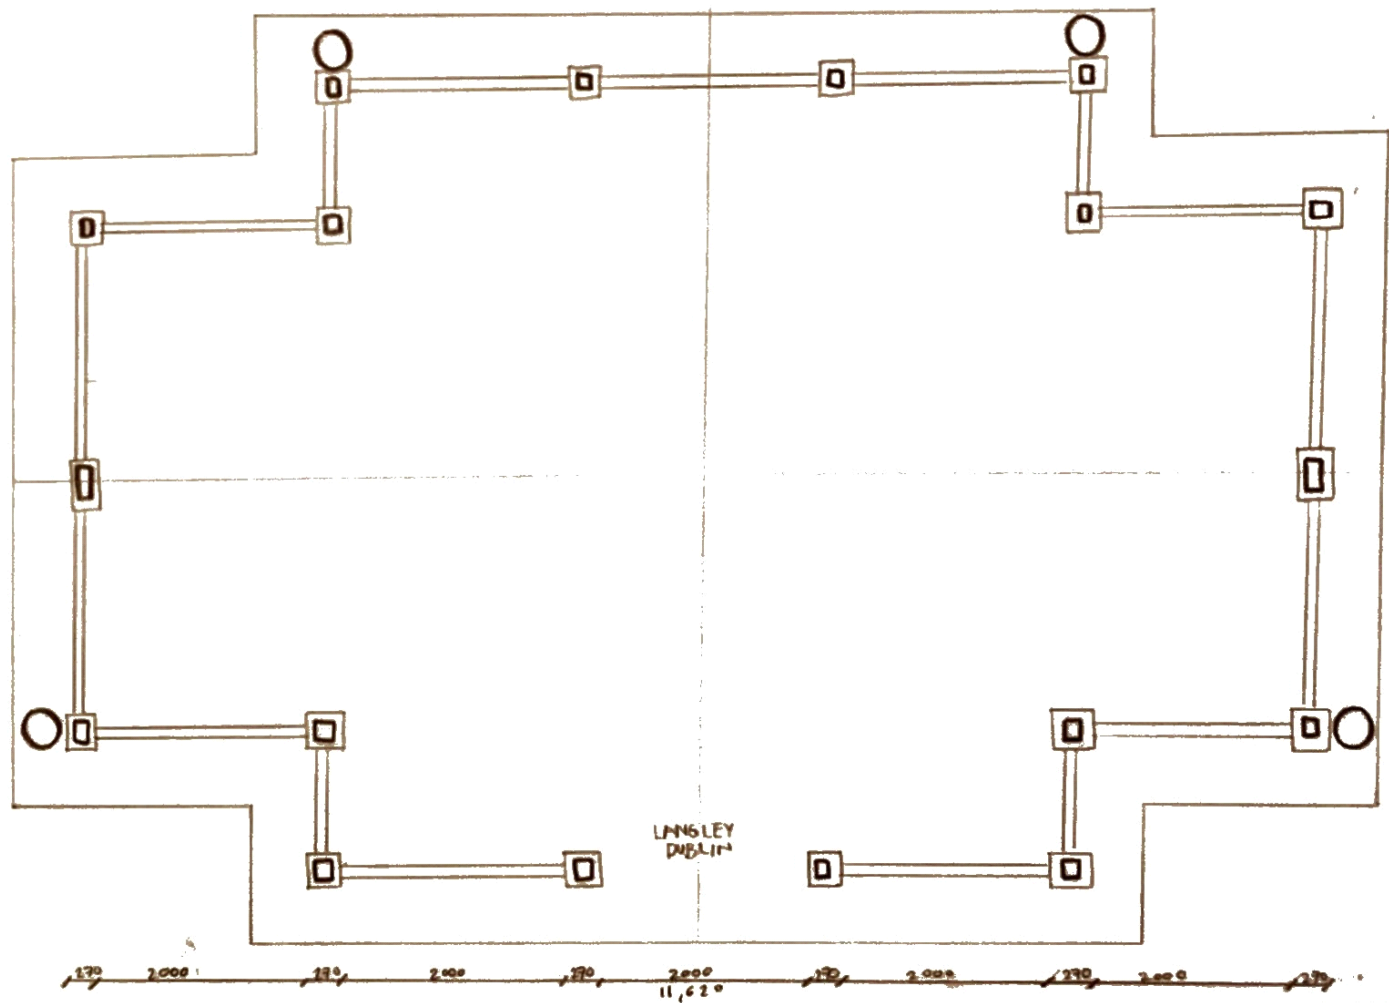

JEAN
 MOLLOY

SEAN
MOLLOY

THE SUMMER HOUSE. ELEVATION

SEAN MOLLOY	
17.10.20	
EXERCISE 14	SCALE 1:50

THE SUMMER HOUSE . END ELEVATION

SEAN MOLLOY	
17.10.20	
EXERCISE 14	SCALE 1:50

THE SUMMER HOUSE. HORIZONTAL SECTION. 1500mm ABOVE GROUND

SEAN MOLLOY	
17-10-20	
EXERCISE 14	SCALE 1:50