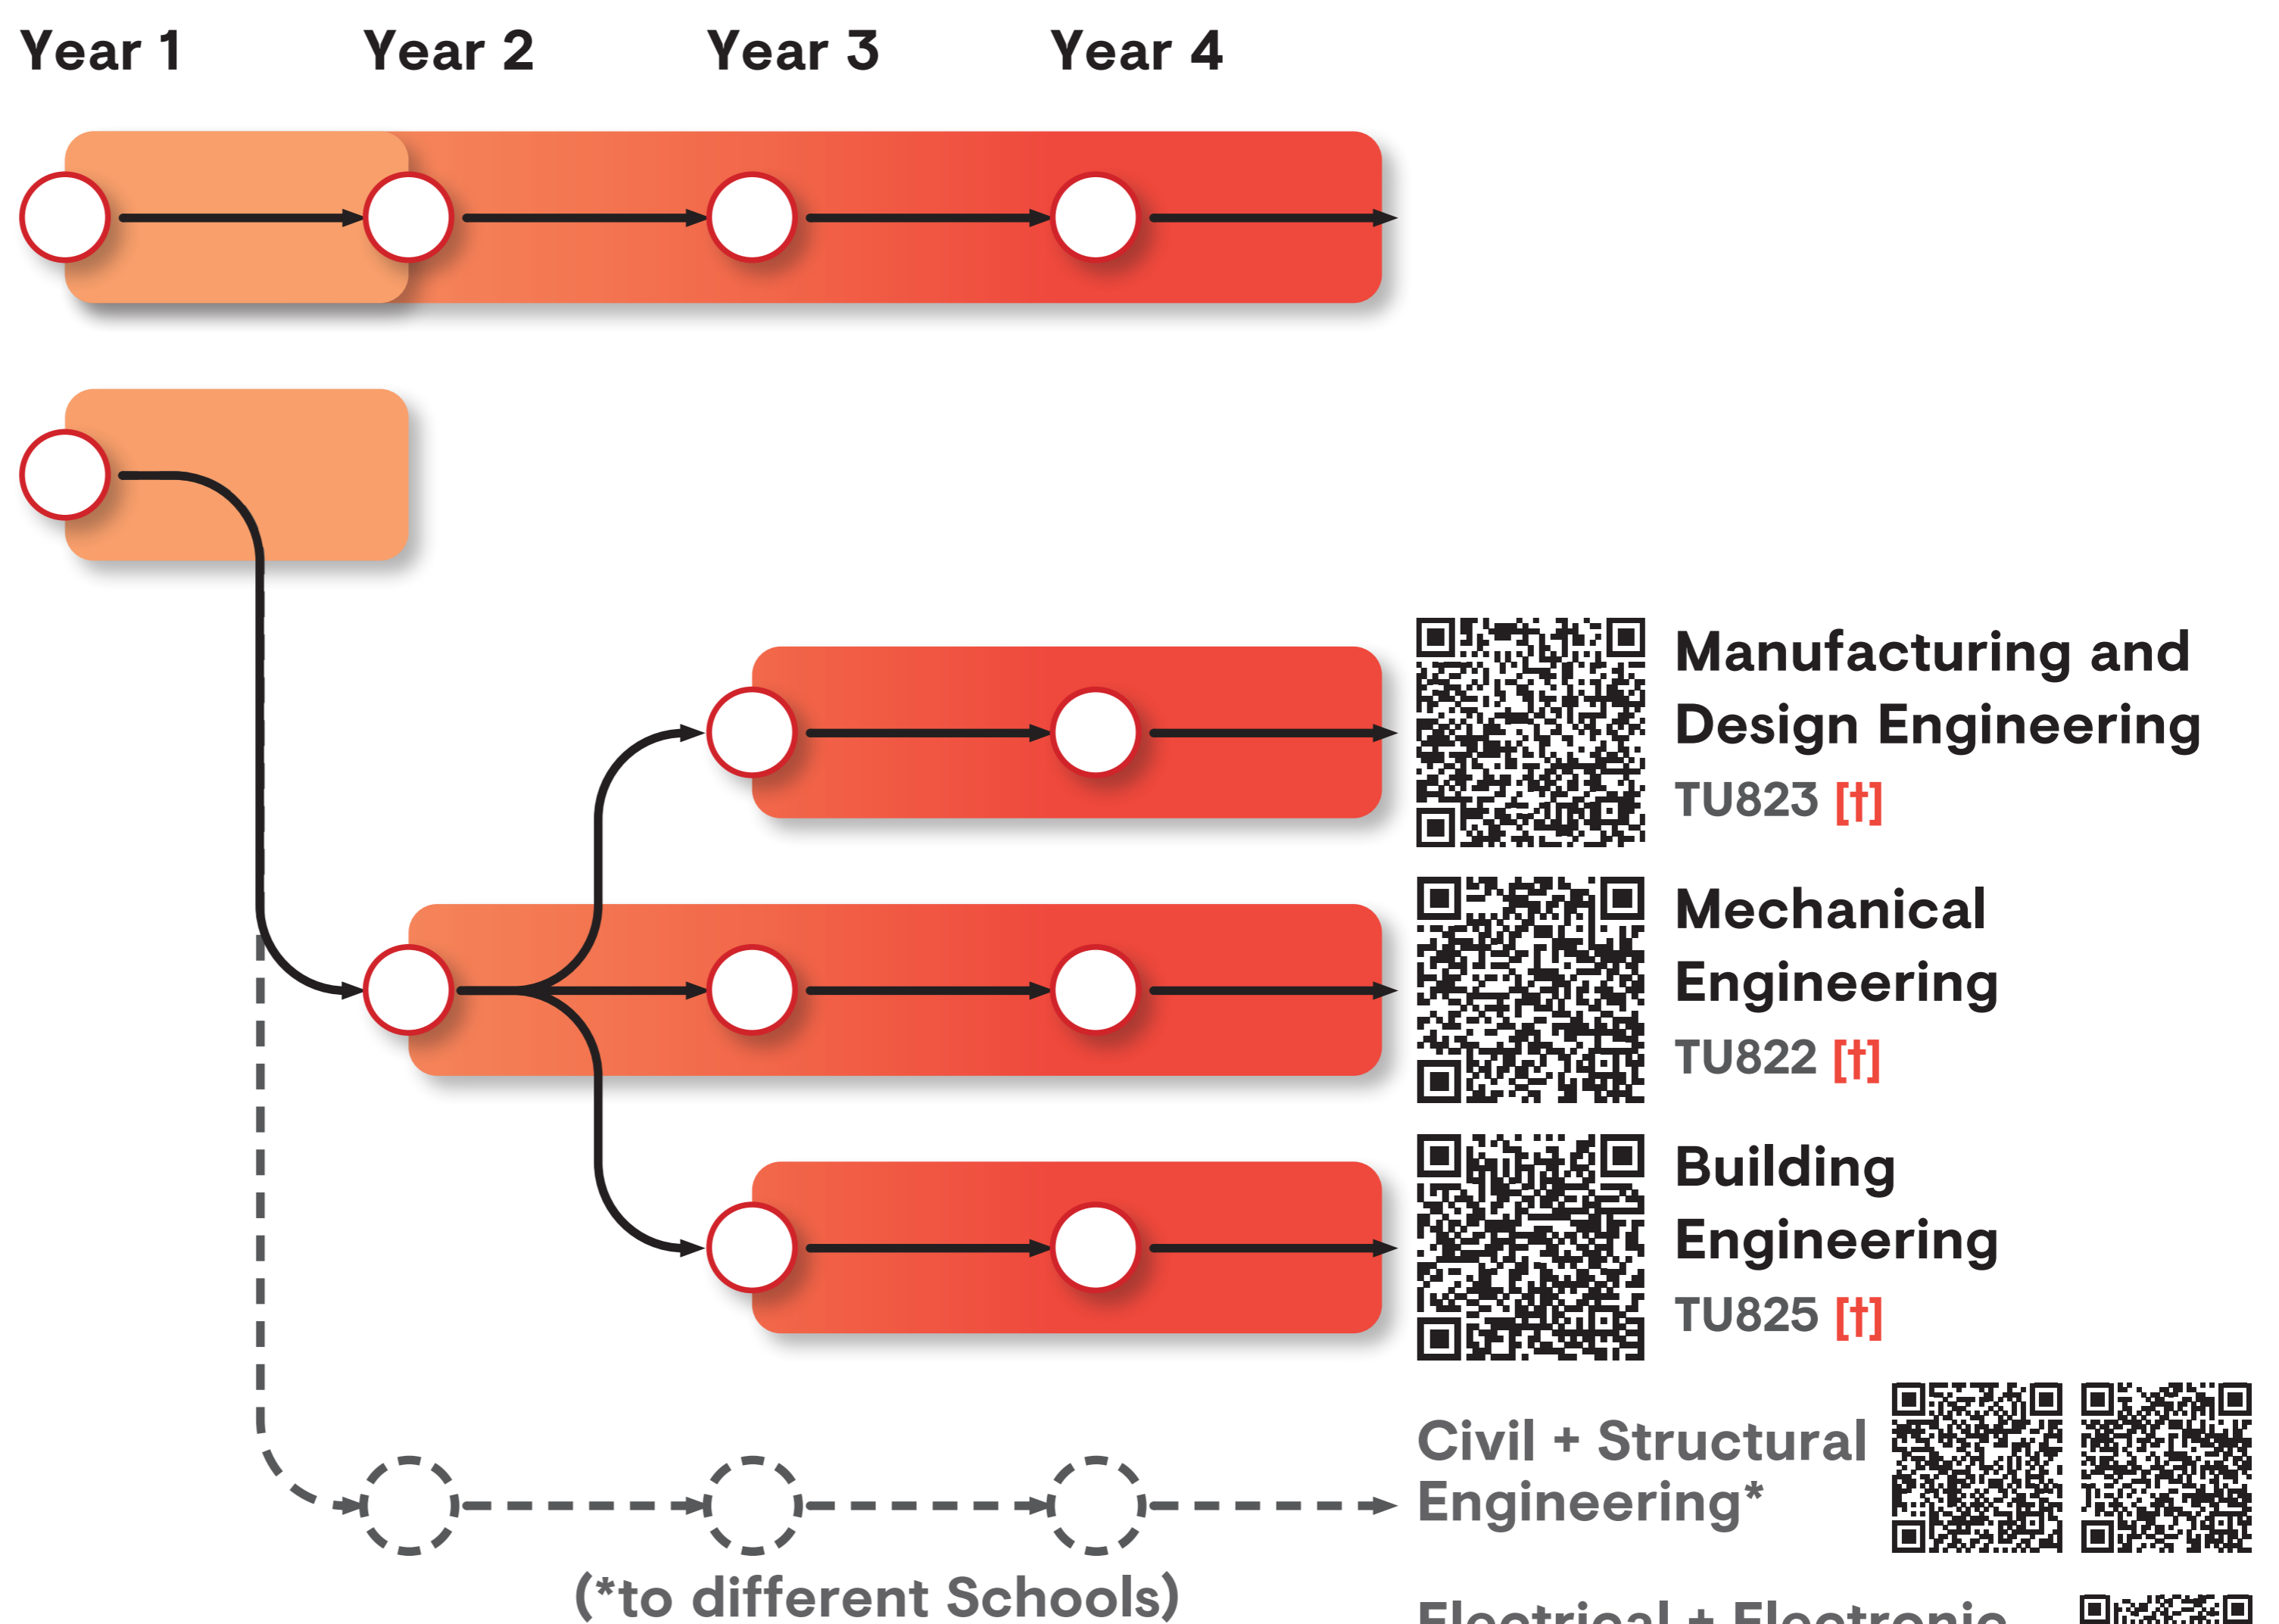

School of Mechanical Engineering

Scoil Innealtóireachta Meicniúla

Level 8

BLANCHARDSTOWN

Mechatronic Engineering
TU810 [†]

Engineering (General Entry)
TU804

CITY CAMPUS

Product Design
TU811 [†]

Engineering (General Entry)
TU805

TALLAGHT

Sustainable Energy Engineering
TU801

Mechanical Engineering (General Entry)
TU828