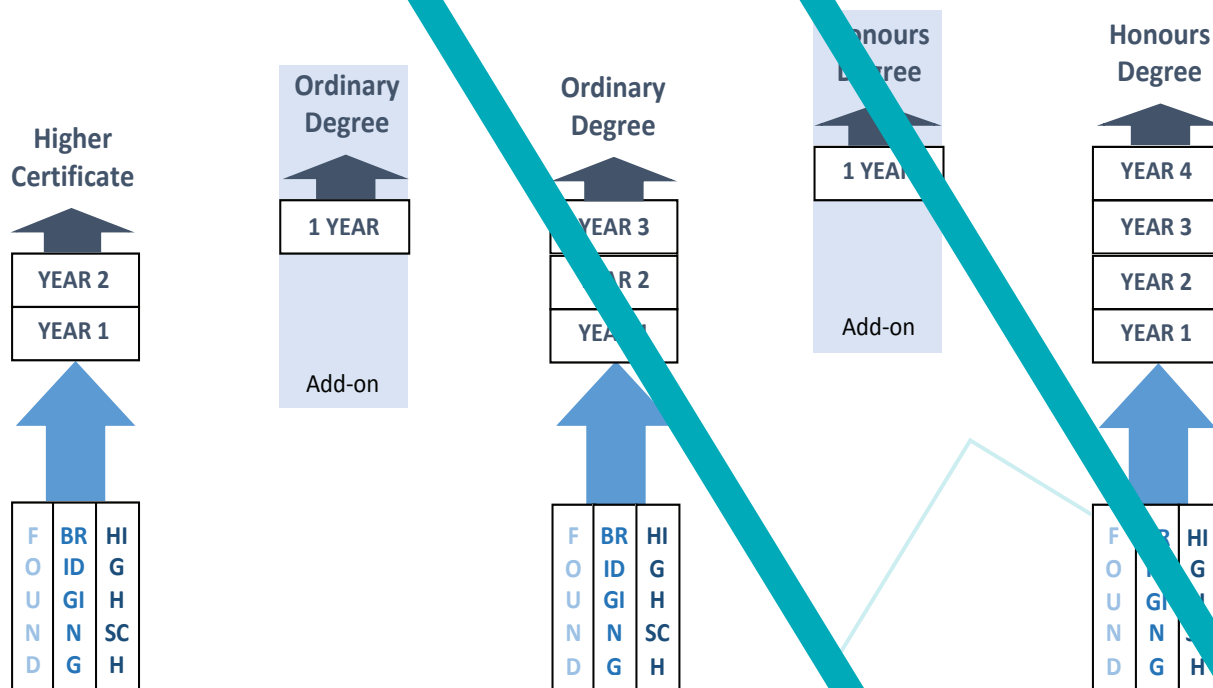

Foundation & Pre-Sessional Programmes

TITLE	IELTS	CODE	LOCATION	YEARS	FEE PER YEAR
International Foundation Programme (September)	Note 1	TU697	City Centre	1	€12,500
International Foundation Programme (January)	Note 1	TU698	City Centre	1	€12,500
International Bridging Programme UG (June intake)	Note 2	TU300	City Centre	3 months	€3,500
International Bridging Programme PG (June & September intake)	Note 2	TU299	City Centre	3 months	€3,500

Note 1. The minimum IELTS requirement is overall 5.0 for all programmes. Progression to some programmes may require a higher level so please contact the Programme Coordinator to confirm the level required. Commence Undergraduate programme to following September.

Note 2. The minimum IELTS requirement is overall 5.5 for all programmes. This programme is designed to improve your level of English by 0.5 and some programme may require a higher level.